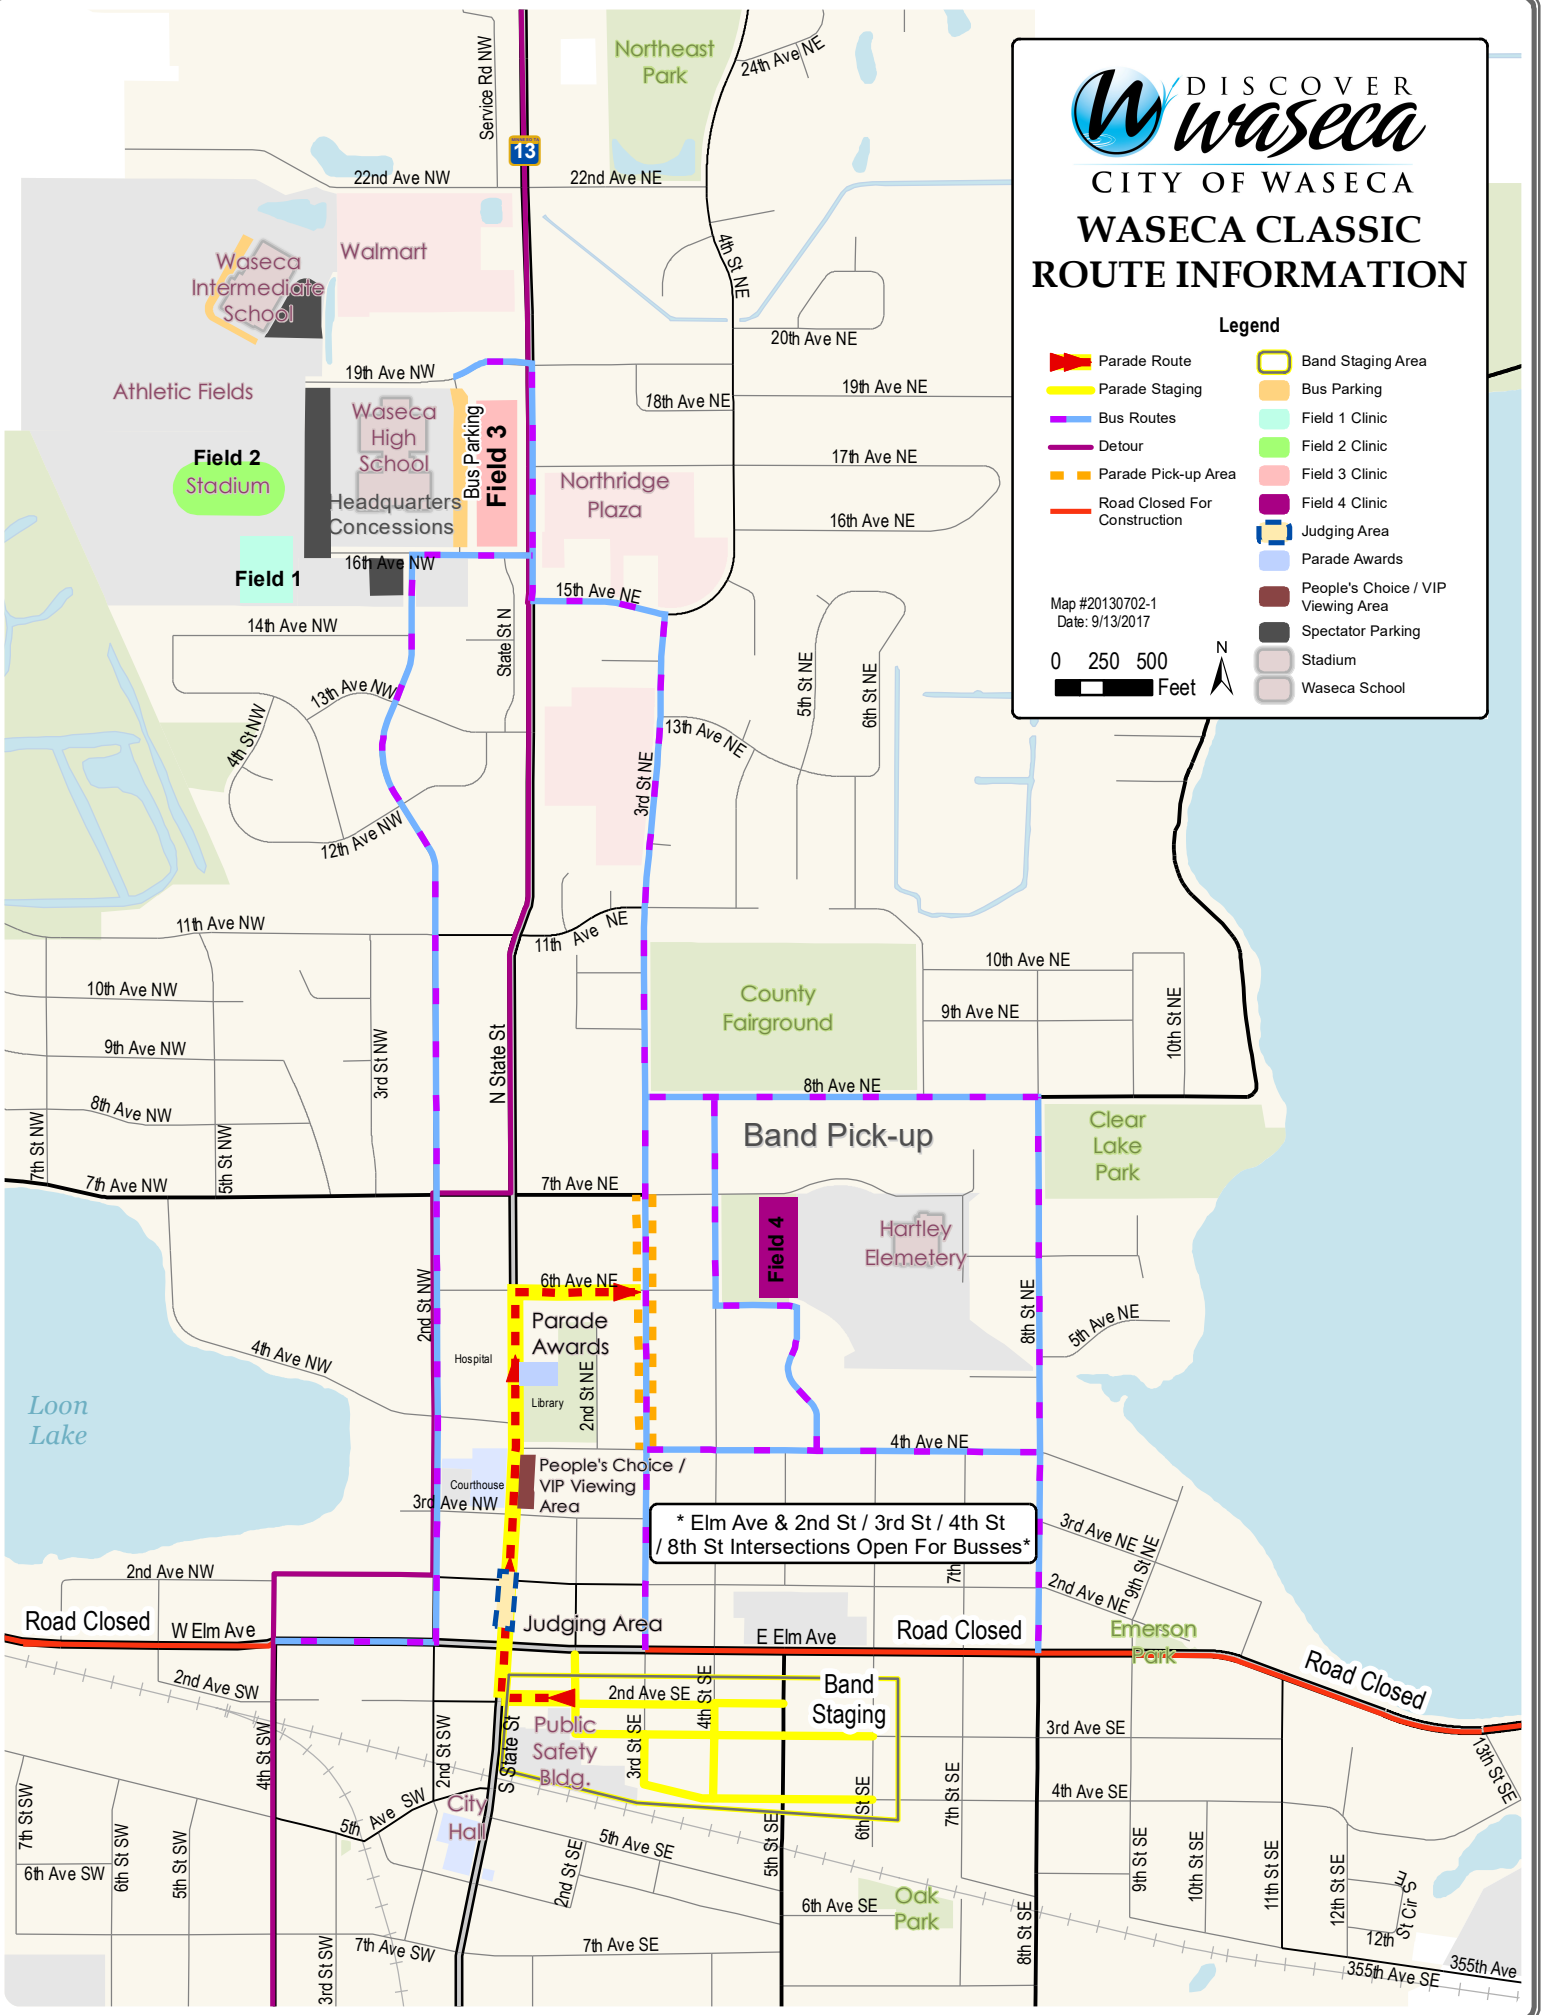

CITY OF WASECA WASECA CLASSIC ROUTE INFORMATION

Legend

- Parade Route
- Parade Staging
- Bus Routes
- Detour
- Parade Pick-up Area
- Road Closed For Construction
- Band Staging Area
- Bus Parking
- Field 1 Clinic
- Field 2 Clinic
- Field 3 Clinic
- Field 4 Clinic
- Judging Area
- Parade Awards
- People's Choice / VIP Viewing Area
- Spectator Parking
- Stadium
- Waseca School

Map #20130702-1
Date: 9/13/2017

0 250 500
Feet

* Elm Ave & 2nd St / 3rd St / 4th St / 8th St Intersections Open For Busses*